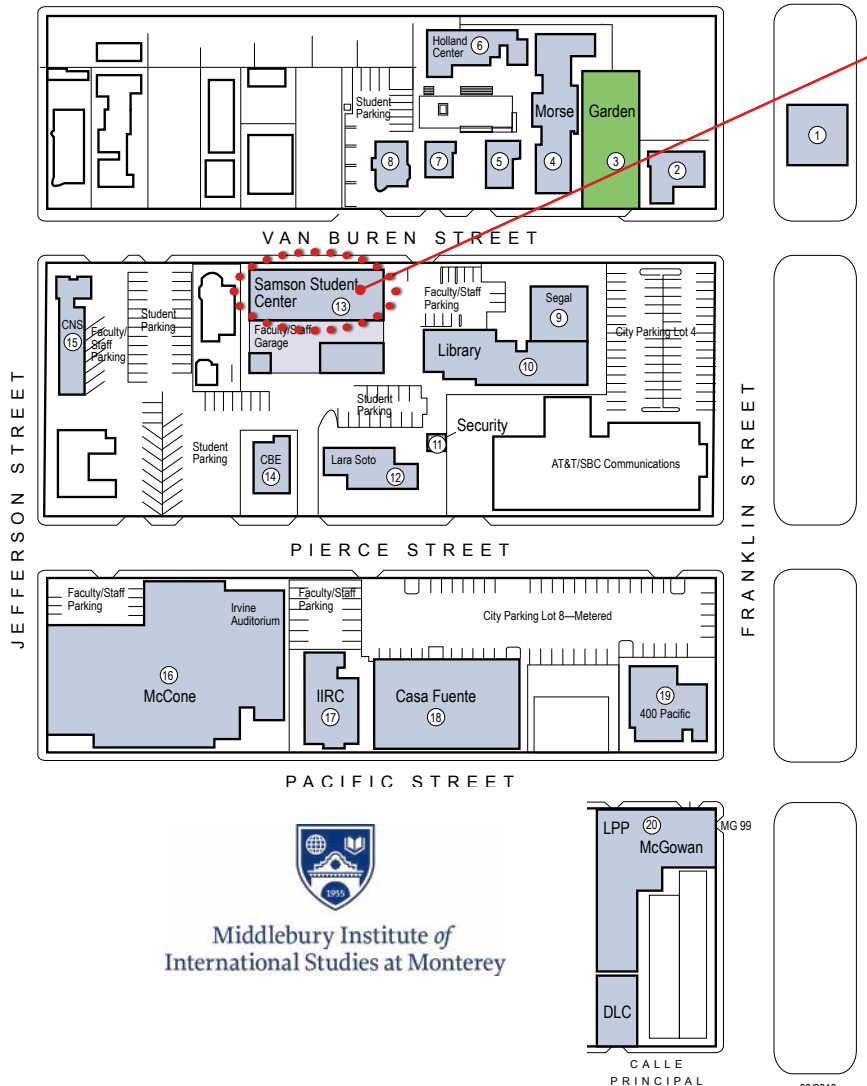

Event Location Maps

Middlebury Institute of International Studies at Monterey
 Monterey, CA 93940

Campus Map

The CIHC Outreach event invitation will be held at the **Samson Student Center**.

Parking is available for free in all of the on-campus parking lots on the weekends. There is also parking in the City of Monterey lots - 4, 7, and 8 are most convenient.